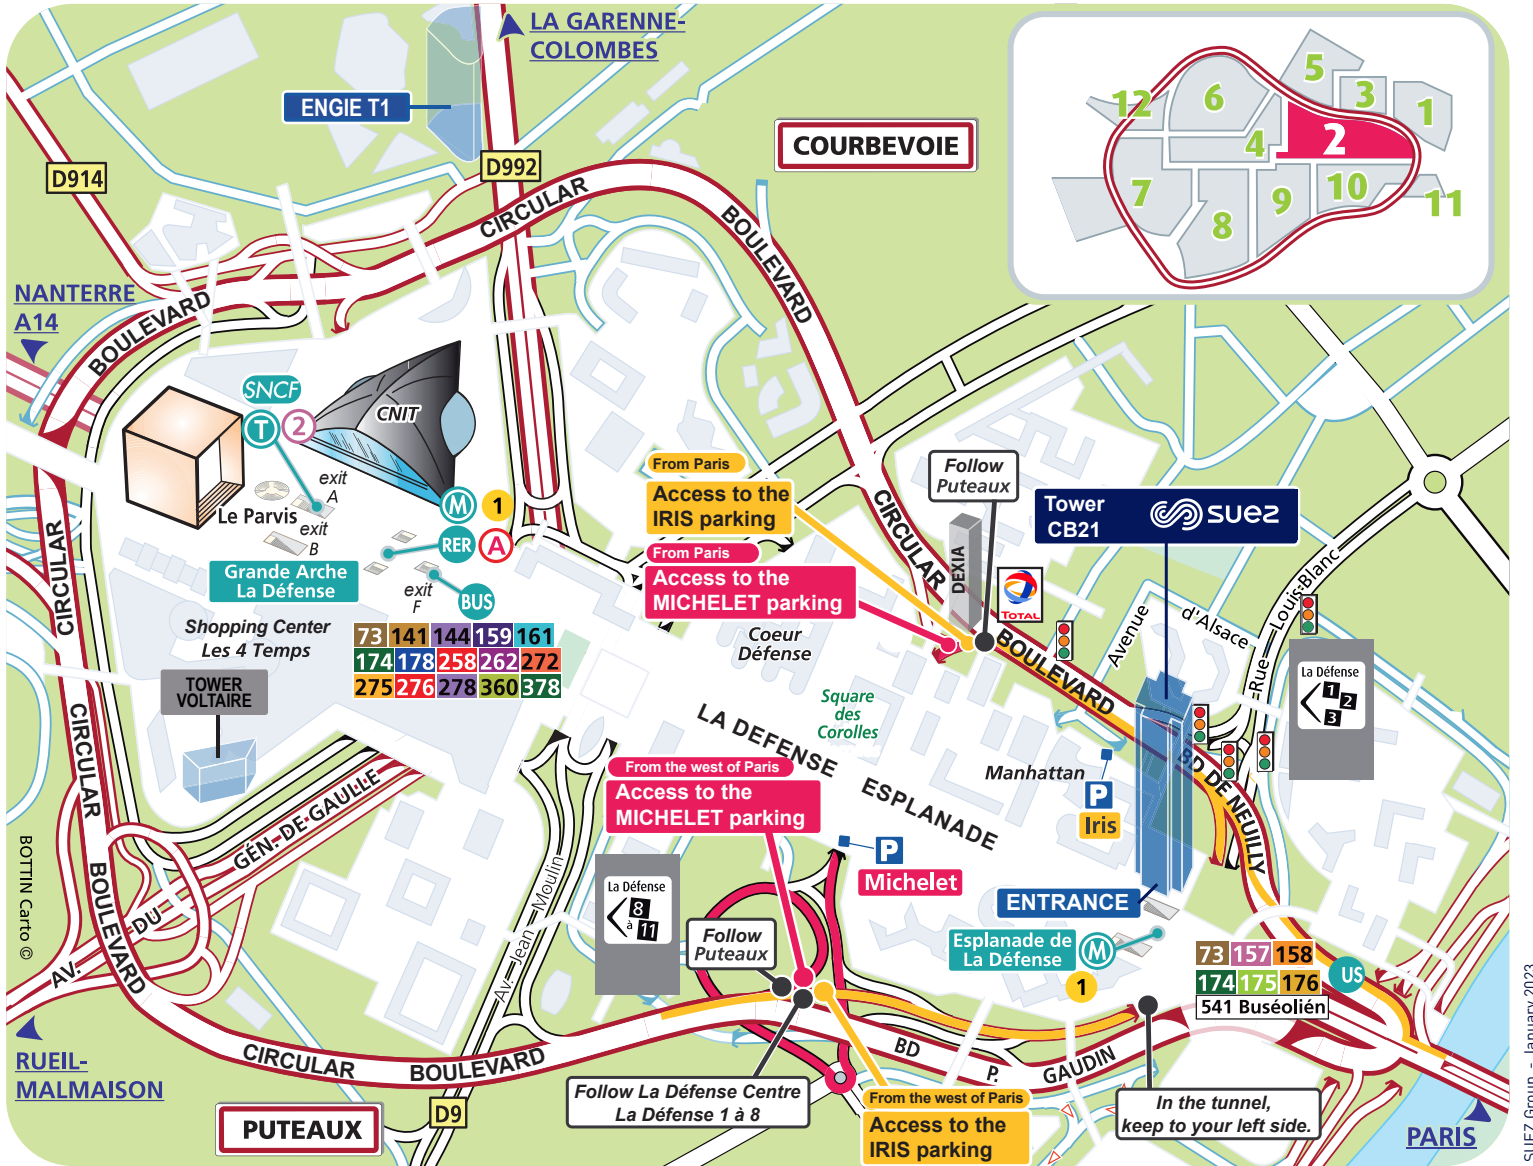

How to get to the SUEZ tower

TOUR CB 21
16, PLACE DE L'IRIS
92040 PARIS LA DEFENSE CEDEX
FRANCE
+33 (0)1 58 81 20 00

Water treatment
+33 (0)1 58 81 50 00

Water
+33 (0)1 58 81 40 00

Consulting
+33 (0)1 58 81 74 00

Recycling & Waste Recovery
+33 (0)1 58 81 30 00

DELIVERIES

Deliveries are possible from **Monday through Friday, between 9 am and 5 pm**, at the delivery platform, storey A of the Tower.

Each delivery has to be announced to the recipient at least **48 hours in advance**. If the delivery is not announced and confirmed, it will be refused by the platform.

Delivery address:

La Défense 2, direction 'Taxi / Livraison 2 / IRIS - Tour CB21'.

GPS: voie des Bâtisseurs, Courbevoie.

Attention: the height limit is 3,20 meters.