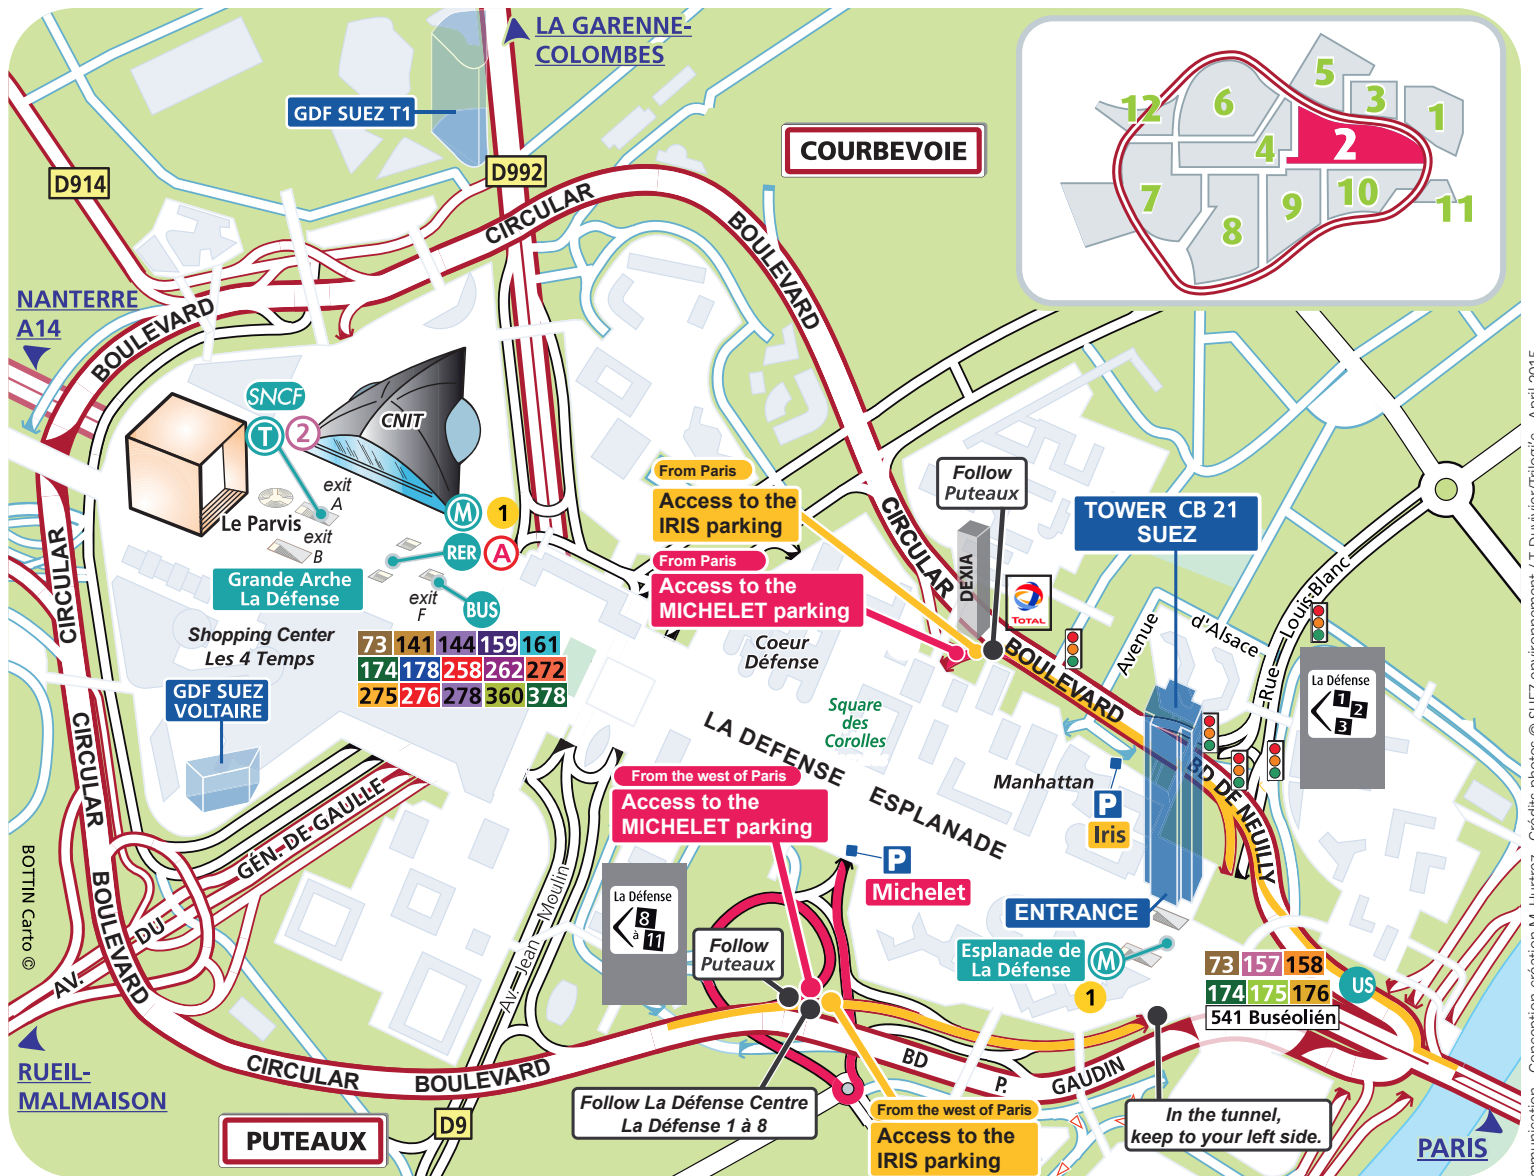

how to get to the SUEZ Tower (CB21)

DELIVERIES

Deliveries are possible from **Monday through Friday, between 9 am and 5 pm**, at the delivery platform, **storey A of the Tower**. Each delivery has to be announced to the recipient at least **48 hours in advance**. If the delivery is not announced and confirmed, it will be refused by the platform.

Delivery address:

La Défense 2, direction 'Taxi / Livraison 2 / IRIS - Tour CB21'.

GPS: voie des Bâtisseurs, Courbevoie.

Attention: the height limit is 3,20 meters.